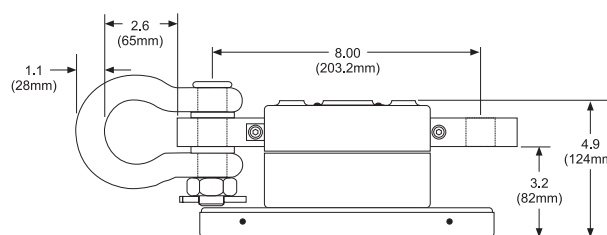

Medium Capacities 15,000-20,000lb / 10,000kg / 100kN