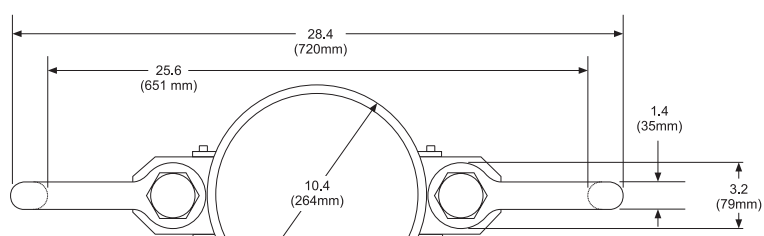

High Capacities 30,000-50,000lb / 15,000-20,000kg / 150-200kN