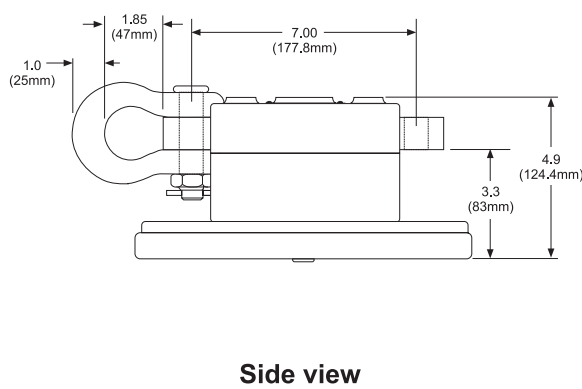

APxtreme Dimensions

Dimensions in inches (mm)
Drawing scales differ between capacities
Dimensions subject to manufacturer /supplier tolerances and
are subject to change without notice.

Low Capacities 500-10,000lb / 200-5000kg / 2-50kN