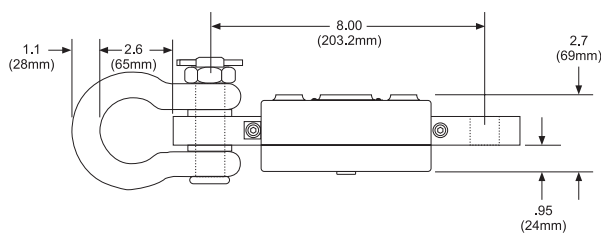

Medium Capacities 15,000-20,000lb / 10,000kg / 100kN