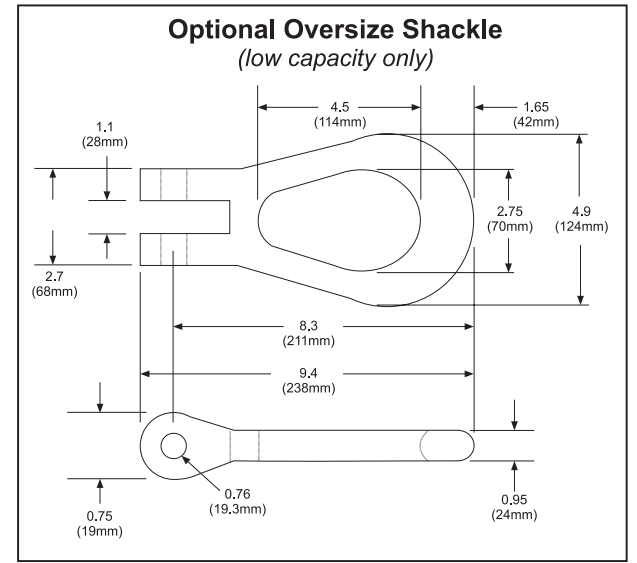

APxtreme Dimensions

Dimensions in inches (mm)
Drawing scales differ between capacities
Dimensions subject to manufacturer /supplier tolerances and
are subject to change without notice.

Low Capacities 500-10,000lb / 200-5000kg / 2-50kN