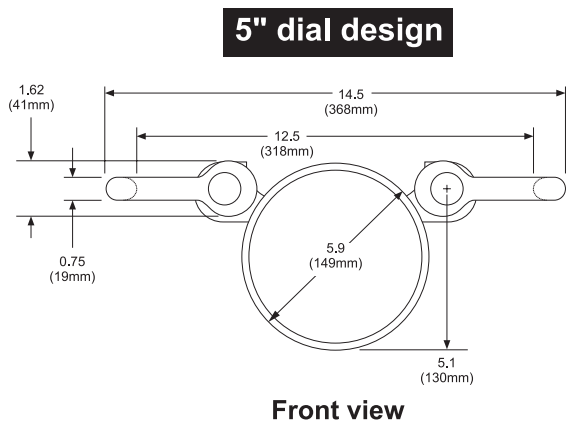

APxtreme Dimensions

Dimensions in inches (mm)
Drawing scales differ between capacities
Dimensions subject to manufacturer /supplier tolerances and
are subject to change without notice.

Low Capacities 500-10,000lb / 200-5000kg / 2-50kN