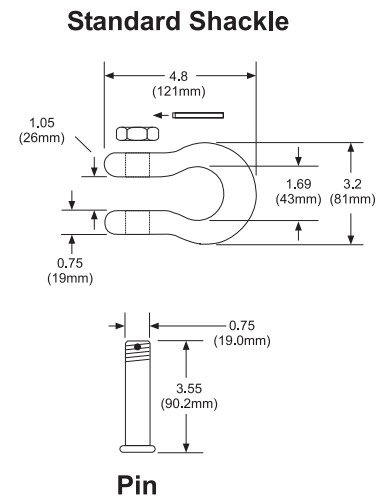

APxtreme Dimensions

Dimensions in inches (mm)
Drawing scales differ between capacities
Dimensions subject to manufacturer /supplier tolerances and
are subject to change without notice.

Low Capacities 500-10,000lb / 200-5000kg / 2-50kN