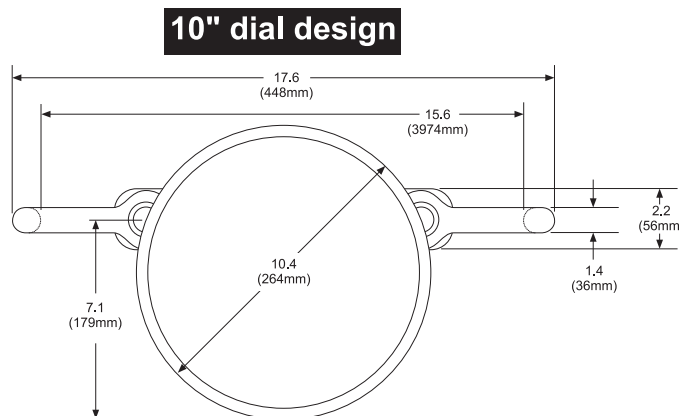

Medium Capacities 15,000-20,000lb / 10,000kg / 100kN