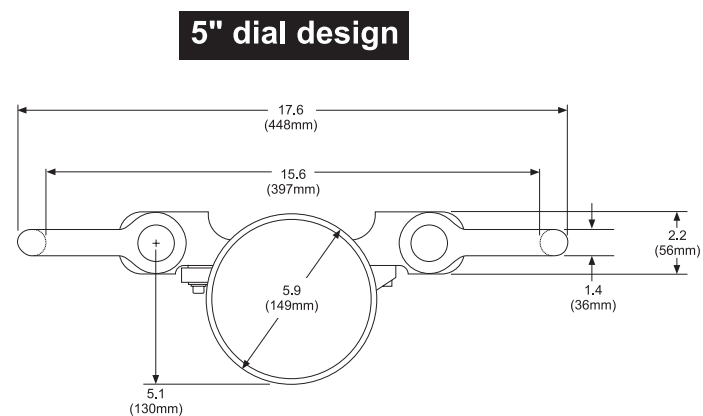

Medium Capacities 15,000-20,000lb / 10,000kg / 100kN