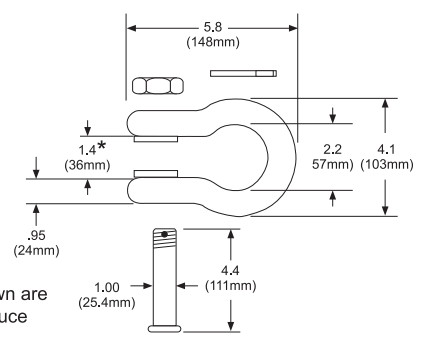

Medium Capacities 15,000-20,000lb / 10,000kg / 100kN