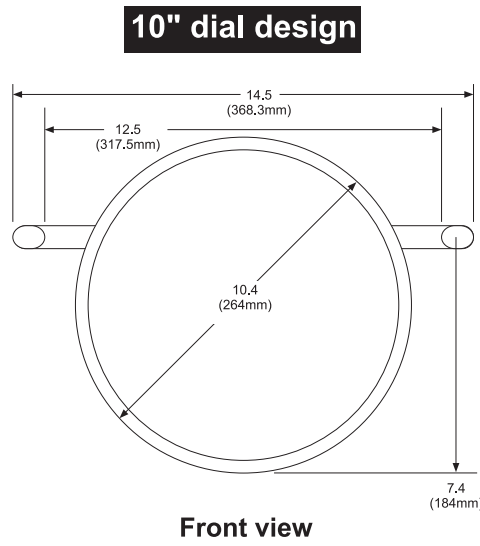

APxtreme Dimensions

Dimensions in inches (mm)
Drawing scales differ between capacities
Dimensions subject to manufacturer /supplier tolerances and
are subject to change without notice.

Low Capacities 500-10,000lb / 200-5000kg / 2-50kN