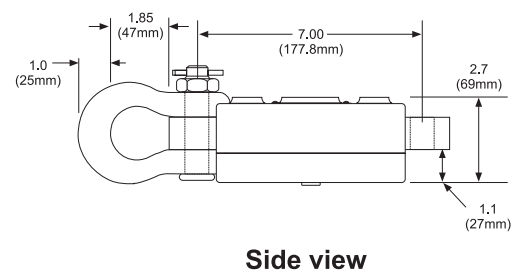

APxtreme Dimensions

Dimensions in inches (mm)
Drawing scales differ between capacities
Dimensions subject to manufacturer /supplier tolerances and
are subject to change without notice.

Low Capacities 500-10,000lb / 200-5000kg / 2-50kN